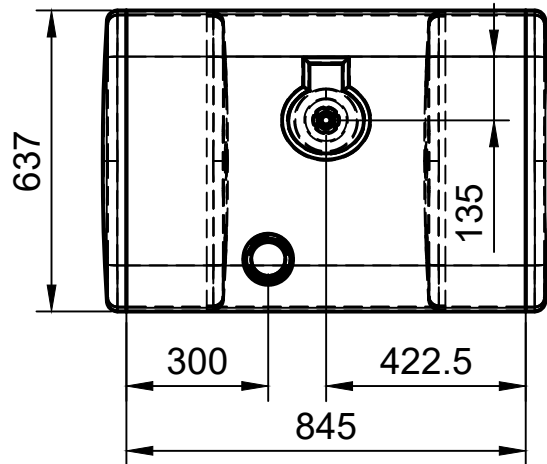

A (1:8)

1/2" MALE-FEMALE TREAD

**MERCEDES OEM: A3754701301 - A9424700201 -  
A3754702201 - A3754702701  
STEEL GALVANIZED: A9414701101 - A3754700401 -  
A9414700201**

KOCAELİ METAL DEPO  
+902623711442-46  
gokhan.tunali@kmd.com.tr  
www.kmd.com.tr

TITLE:  
554X637X945 MERCEDES FUEL TANK

PRODUCT CODE: 5664094501	DATE:	LITER: 300 L
-----------------------------	-------	-----------------

DRAWN :	MATERIAL:		
APPROVED:	WEIGHT :	DWG NO:	
CUSTOMER:	SCALE : 1:16	SHEET 1 OF 1	A4